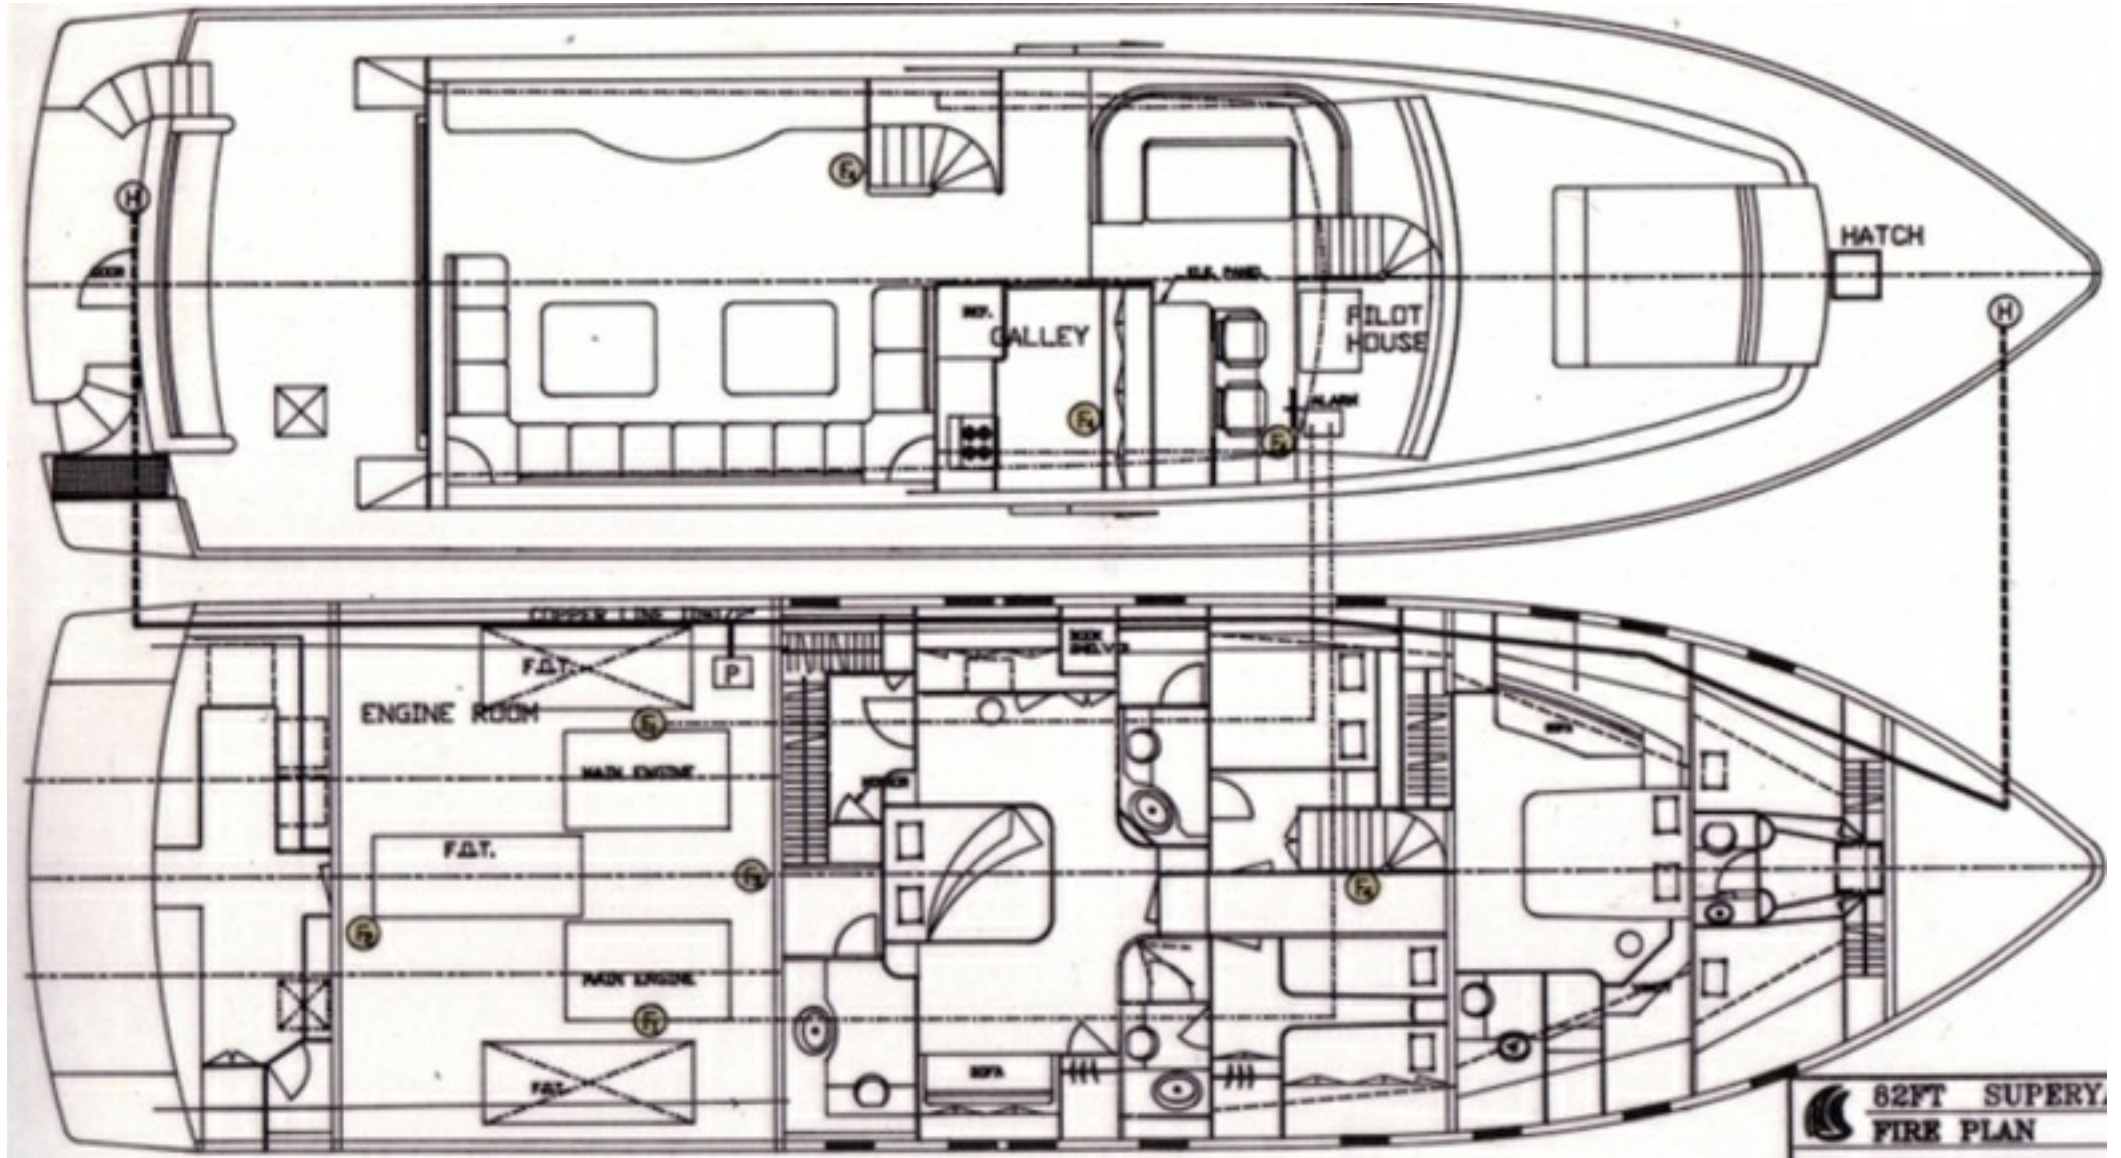

ABOU MAYA

25.29m (82'11"ft) | 1994

YACHT LAYOUT