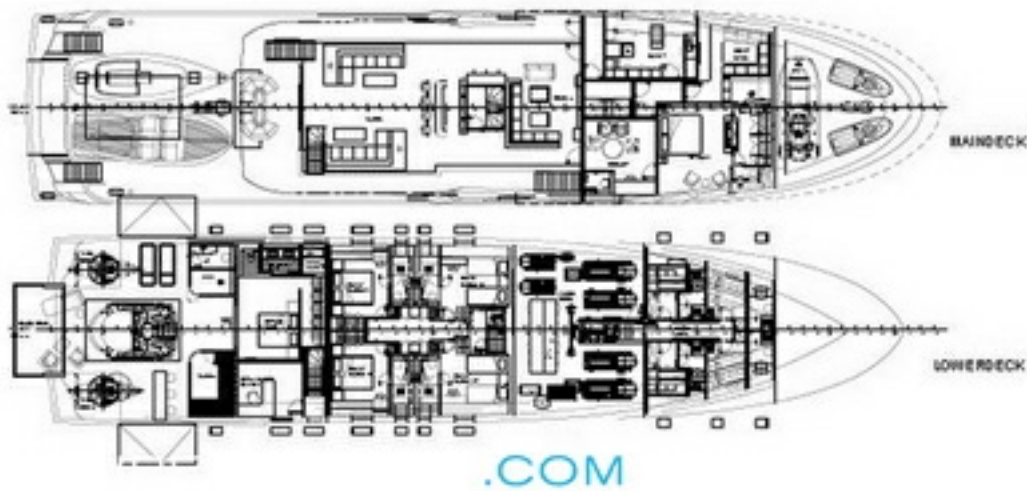

Bandido 148

45.00m (147'7"ft) | Bandido Yachts |

Price

19 900 000 €

Details correct as of 15 Oct, 2020

FOR SALE

Cabins: 6
Guests: 15
Crew: 12
Beam: 9.50m (31'2"ft)
Draft: 3.00m (9'10"ft)
Speed: 12.00 kts
Built/Refit:

View online at

<http://www.superyachts.com/luxury-yacht-for-sale/bandido-148-4058/>

BANDIDO 148

45.00m (147'7"ft) |

BANDIDO 148

45.00m (147'7"ft) |

BANDIDO 148

45.00m (147'7"ft) |

BANDIDO 148

45.00m (147'7"ft) |

BANDIDO 148

45.00m (147'7"ft) |

SPECIFICATIONS

Overview

Name:	Bandido 148
Type:	Motor Yacht
Model:	Custom
Sub Type:	
Builder:	Bandido Yachts
Naval Architect:	
Exterior Designers:	
Interior Designer:	
Year:	
Flag:	-
MCA:	
Class:	-
Hull NB:	-
Hull Colour:	-

Dimensions

Length Overall:	45.00m (147'7"ft)
Length at Waterline:	-
Beam:	9.50m (31'2"ft)
Draft (min):	-
Draft (max):	3.00m (9'10"ft)
Gross Tonnage:	500000 tonnes

Accommodations

Guests:	15
Cabins Total:	6
Cabins:	-
Crew:	12