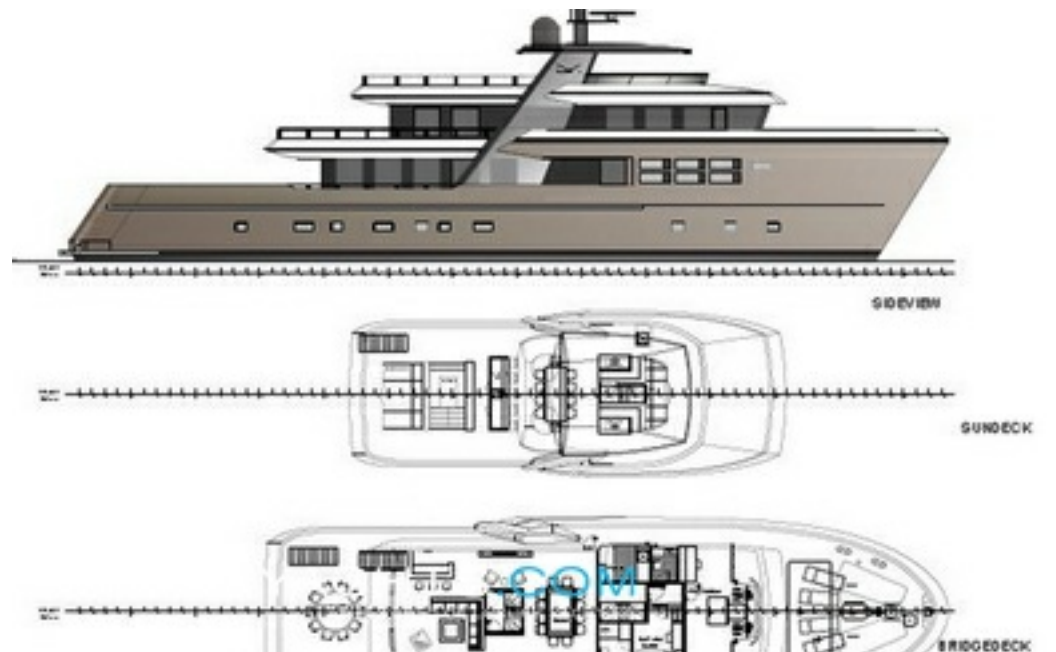

Bandido 148

45.00m (147'7"ft) | Bandido Yachts |

Price

19 900 000 €

Details correct as of 15 Oct, 2020

FOR SALE

Cabins: 6
Guests: 15
Crew: 12
Beam: 9.50m (31'2"ft)
Draft: 3.00m (9'10"ft)
Speed: 12.00 kts
Built/Refit:

View online at

<http://www.superyachts.com/luxury-yacht-for-sale/bandido-148-4058/>

BANDIDO 148

45.00m (147'7"ft) |

BANDIDO 148

45.00m (147'7"ft) |

BANDIDO 148

45.00m (147'7"ft) |

BANDIDO 148

45.00m (147'7"ft) |

BANDIDO 148

45.00m (147'7"ft) |

SPECIFICATIONS

Overview

Name:	Bandido 148
Type:	Motor Yacht
Model:	Custom
Sub Type:	
Builder:	Bandido Yachts
Naval Architect:	
Exterior Designers:	
Interior Designer:	
Year:	
Flag:	-
MCA:	
Class:	-
Hull NB:	-
Hull Colour:	-

Dimensions

Length Overall:	45.00m (147'7"ft)
Length at Waterline:	-
Beam:	9.50m (31'2"ft)
Draft (min):	-
Draft (max):	3.00m (9'10"ft)
Gross Tonnage:	500000 tonnes

Accommodations

Guests:	15
Cabins Total:	6
Cabins:	-
Crew:	12