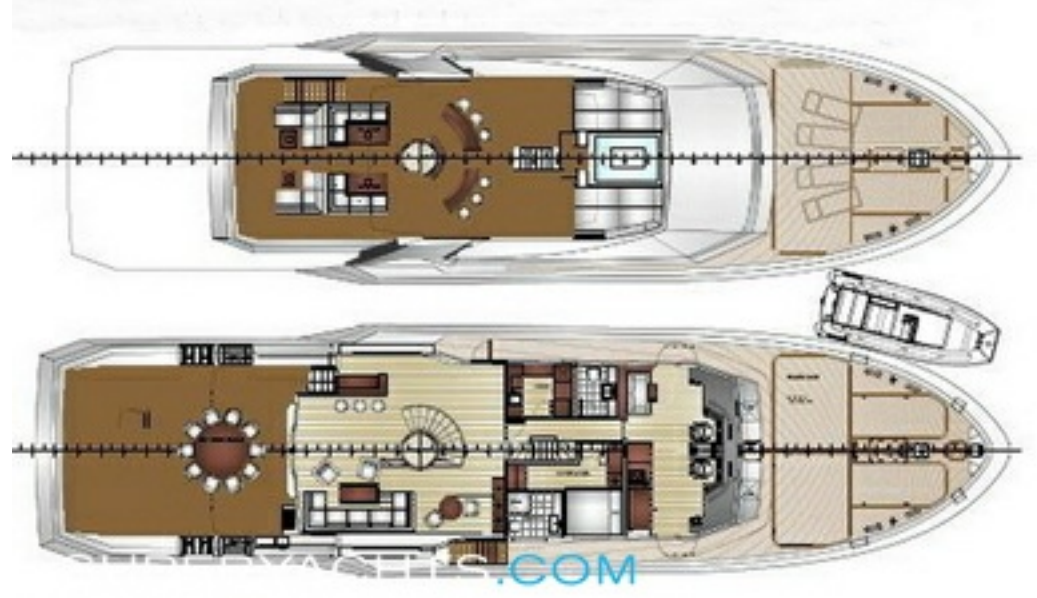

Bandido 148

45.00m (147'7"ft) | Bandido Yachts |

Price

19 900 000 €

Details correct as of 15 Oct, 2020

FOR SALE

Cabins: 6
Guests: 15
Crew: 12
Beam: 9.50m (31'2"ft)
Draft: 3.00m (9'10"ft)
Speed: 12.00 kts
Built/Refit:

View online at

<http://www.superyachts.com/luxury-yacht-for-sale/bandido-148-4058/>

BANDIDO 148

45.00m (147'7"ft) |

BANDIDO 148

45.00m (147'7"ft) |

BANDIDO 148

45.00m (147'7"ft) |

BANDIDO 148

45.00m (147'7"ft) |

BANDIDO 148

45.00m (147'7"ft) |

SPECIFICATIONS

Overview

Name:	Bandido 148
Type:	Motor Yacht
Model:	Custom
Sub Type:	
Builder:	Bandido Yachts
Naval Architect:	
Exterior Designers:	
Interior Designer:	
Year:	
Flag:	-
MCA:	
Class:	-
Hull NB:	-
Hull Colour:	-

Dimensions

Length Overall:	45.00m (147'7"ft)
Length at Waterline:	-
Beam:	9.50m (31'2"ft)
Draft (min):	-
Draft (max):	3.00m (9'10"ft)
Gross Tonnage:	500000 tonnes

Accommodations

Guests:	15
Cabins Total:	6
Cabins:	-
Crew:	12