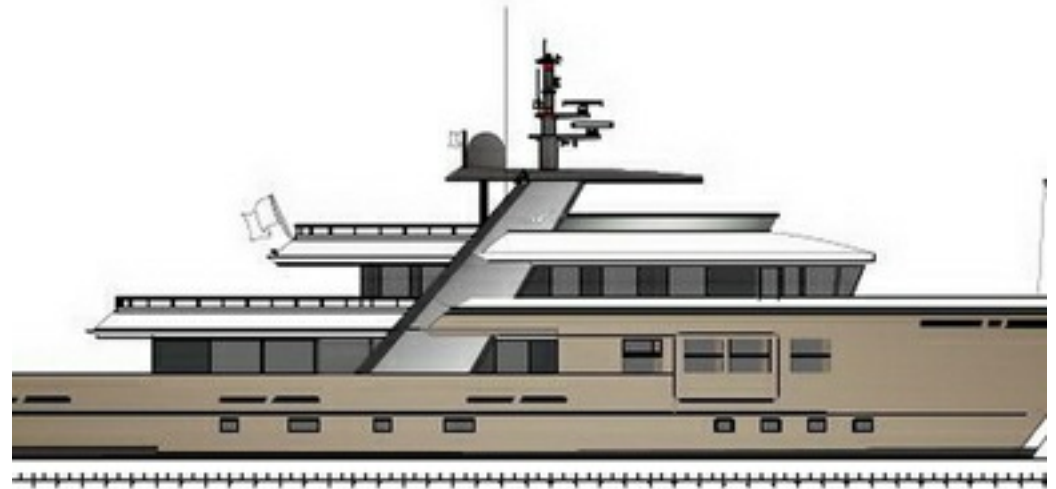

Bandido 148

45.00m (147'7"ft) | Bandido Yachts |

Price

19 900 000 €

Details correct as of 15 Oct, 2020

FOR SALE

Cabins: 6
Guests: 15
Crew: 12
Beam: 9.50m (31'2"ft)
Draft: 3.00m (9'10"ft)
Speed: 12.00 kts
Built/Refit:

View online at

<http://www.superyachts.com/luxury-yacht-for-sale/bandido-148-4058/>

BANDIDO 148

45.00m (147'7"ft) |

BANDIDO 148

45.00m (147'7"ft) |

BANDIDO 148

45.00m (147'7"ft) |

BANDIDO 148

45.00m (147'7"ft) |

BANDIDO 148

45.00m (147'7"ft) |

SPECIFICATIONS

Overview

Name:	Bandido 148
Type:	Motor Yacht
Model:	Custom
Sub Type:	
Builder:	Bandido Yachts
Naval Architect:	
Exterior Designers:	
Interior Designer:	
Year:	
Flag:	-
MCA:	
Class:	-
Hull NB:	-
Hull Colour:	-

Construction

Hull Configuration:	-
Hull Material:	Steel
Superstructure:	-
Deck Material:	-
Decks NB:	-

Engine(s)

Total Power:	- / -
Propulsion:	Twin Screw

Performance & Capabilities

Max Speed:	15.00 kts
Cruising Speed:	12.00 kts
Range:	-
Fuel Capacity:	65,000.00 L / 14,297.99 USG
Water Capacity:	10,000.00 L / 2,199.69 USG