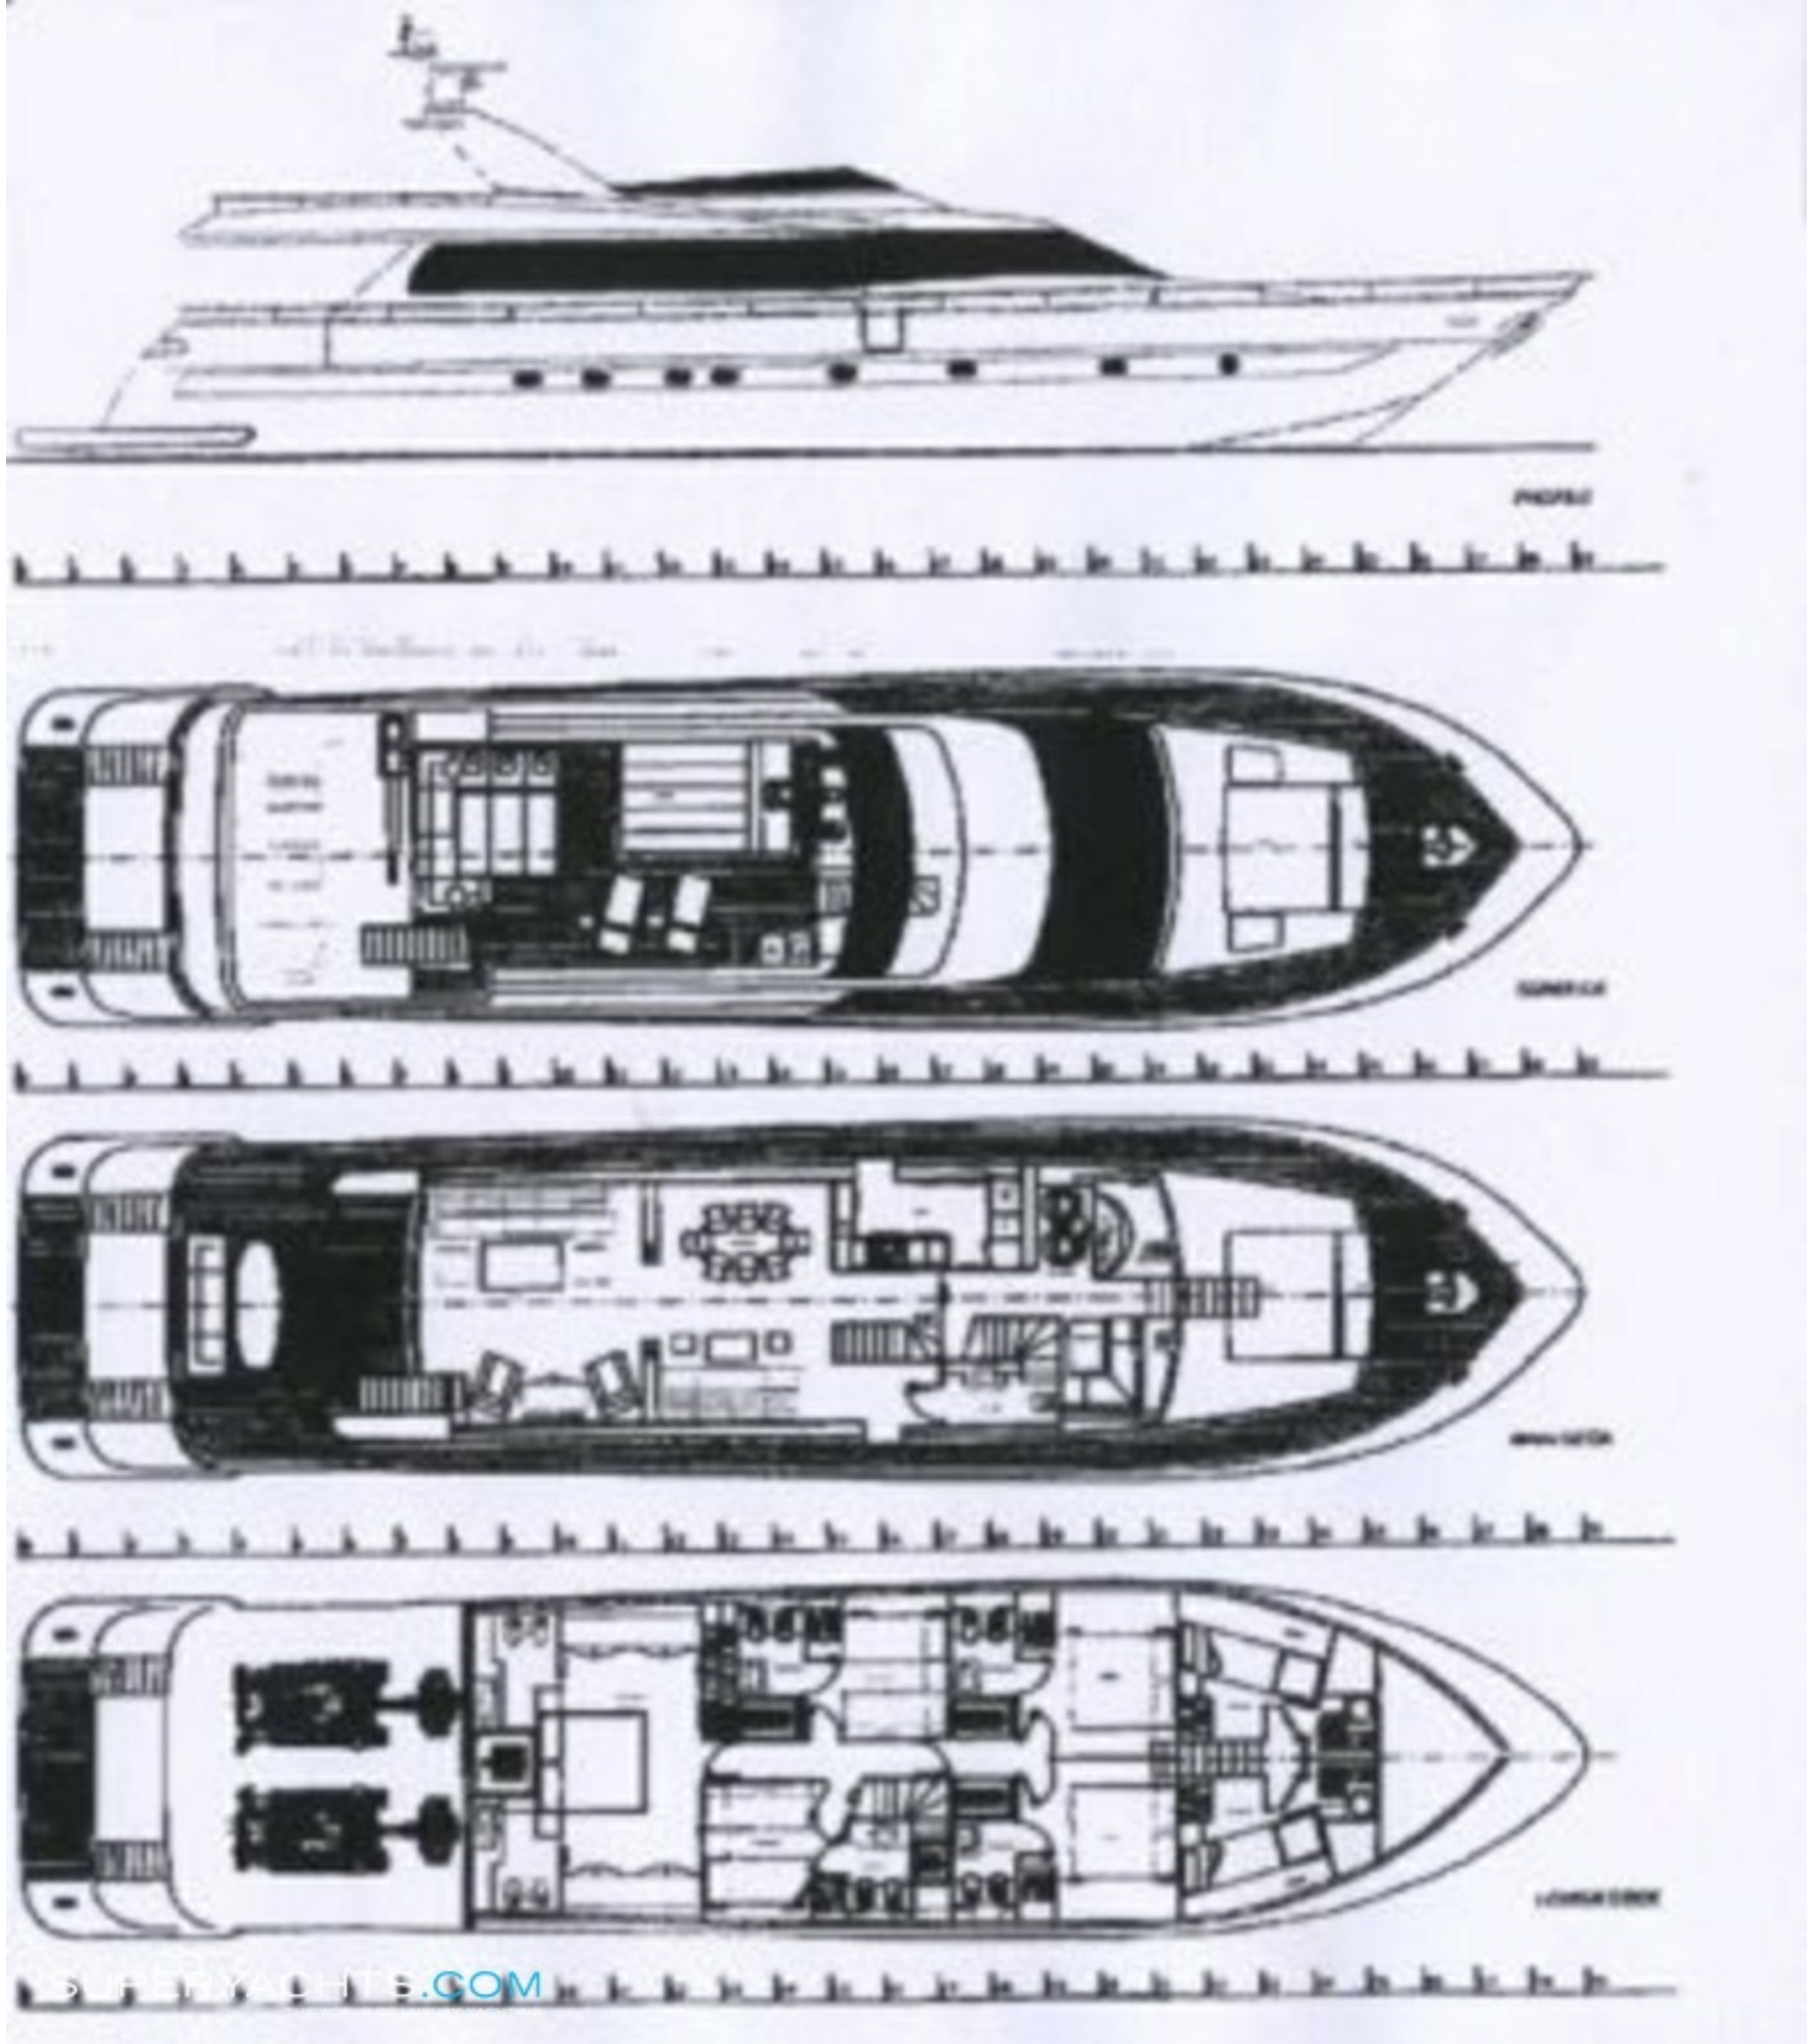

GIOE I

30.48m (100'0"ft) | 2009

YACHT LAYOUT

PLEASE CALL TO ENQUIRE:

HK Tel: +852 81 237 983

UK Tel: +44 20 8123 0667

USA Tel: +1 239 243 9678

FOR MORE INFORMATION VISIT [SUPERYACHTS.COM](http://www.superyachts.com)