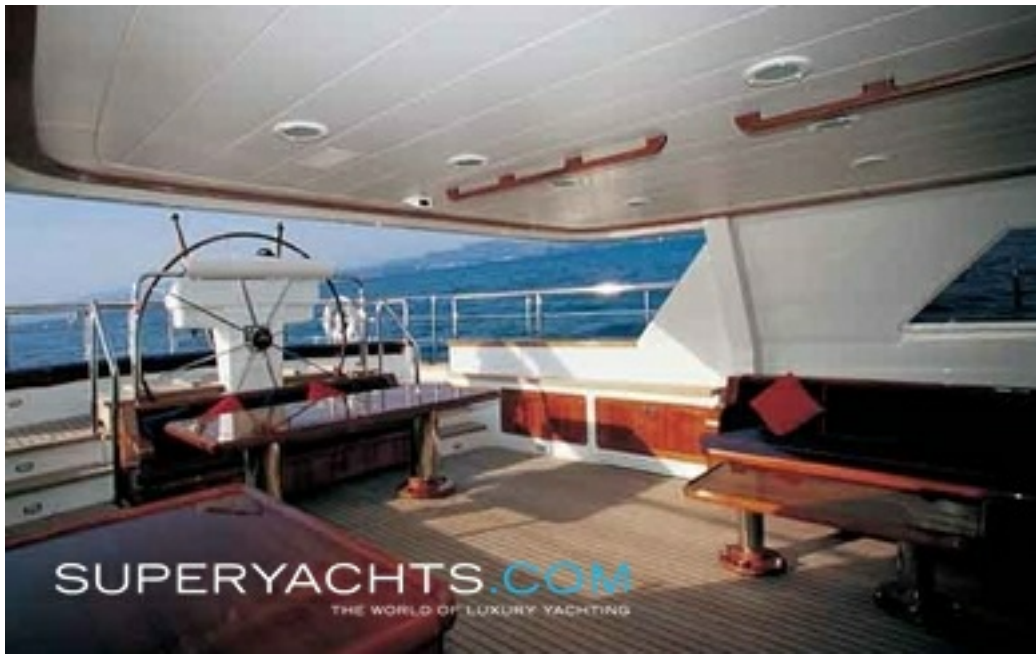

HERITAGE M

33.50m (109'10"ft) | 2000

PERINI NAVI USA

GENERATED BY SUPERYACHTS.COM