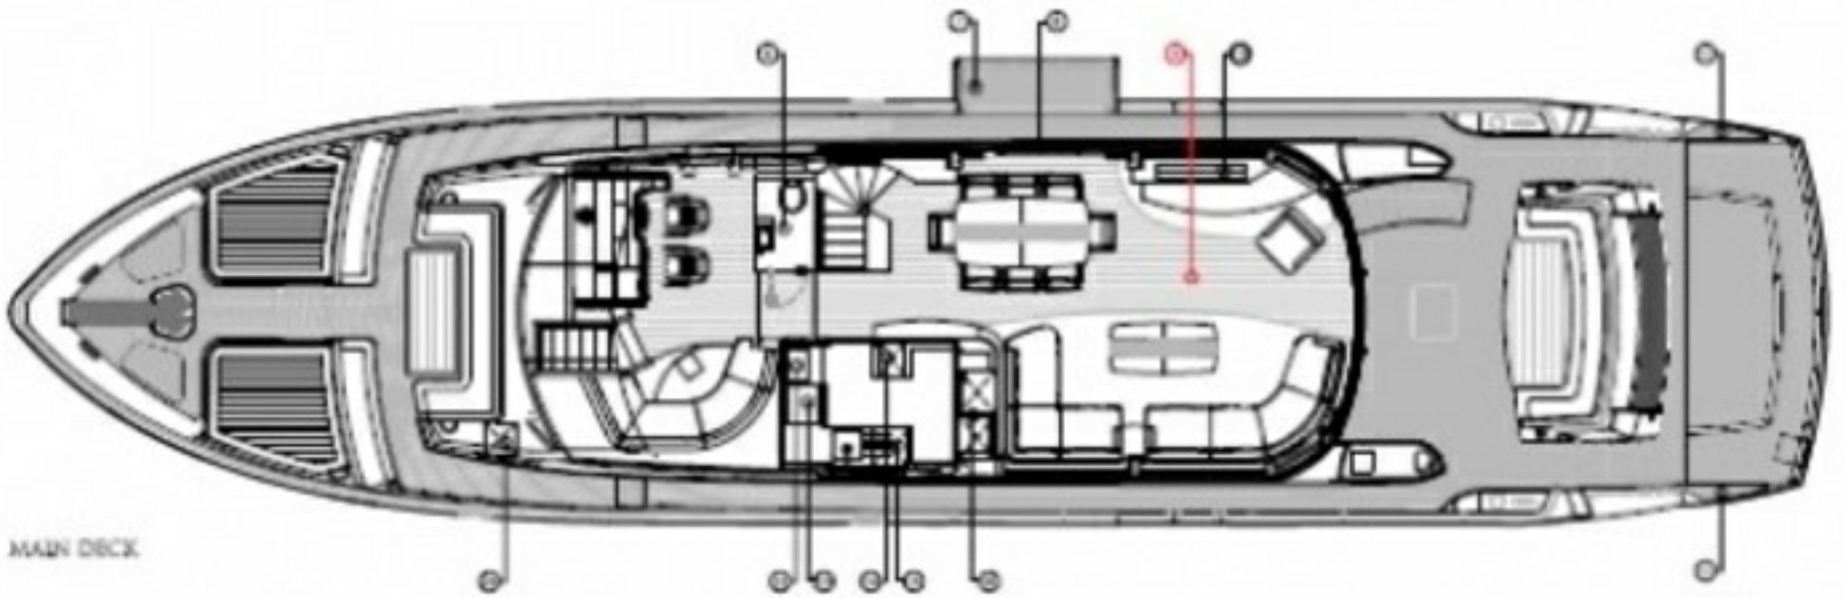

HIGH ENERGY

27.00m (88'6"ft) | 2010

YACHT LAYOUT

PLEASE CALL TO ENQUIRE:

HK Tel: +852 81 237 983 

UK Tel: +44 20 8123 0667 

USA Tel: +1 239 243 9678 

FOR MORE INFORMATION VISIT SUPERYACHTS.COM