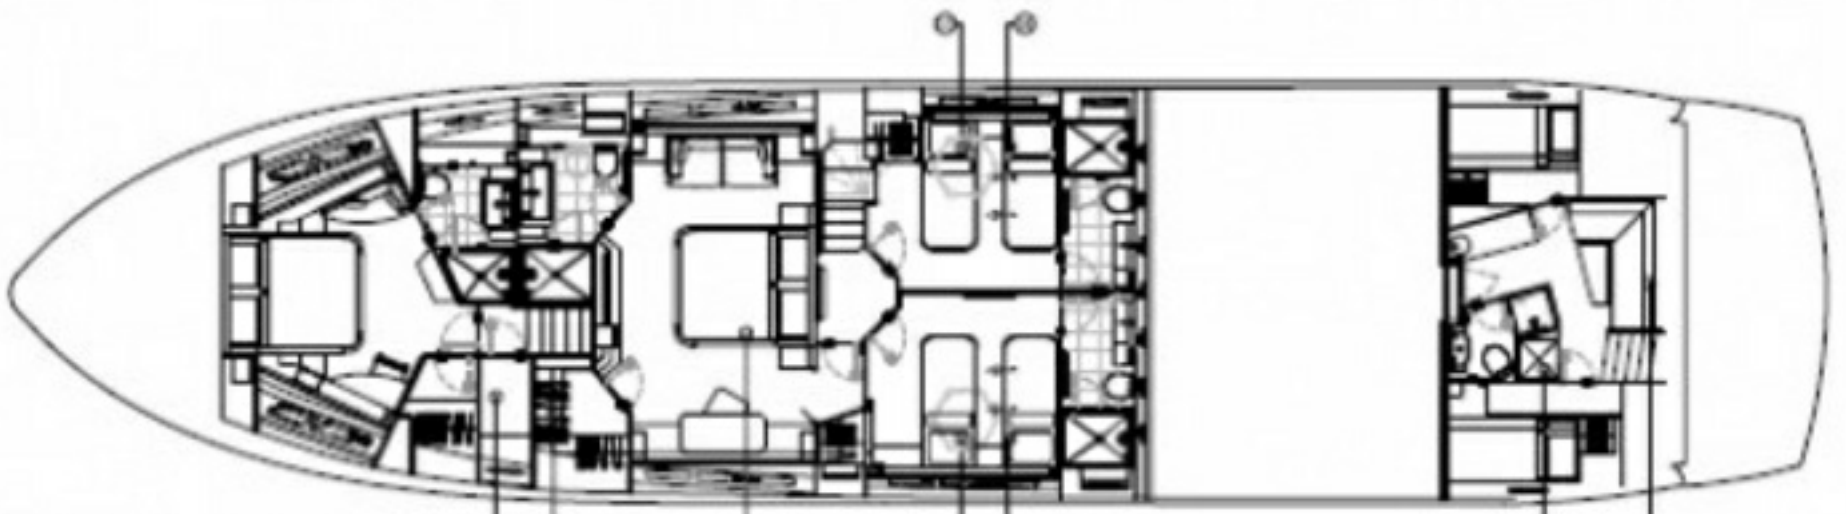

HIGH ENERGY

27.00m (88'6"ft) | 2010

YACHT LAYOUT

PLEASE CALL TO ENQUIRE:

HK Tel: +852 81 237 983

UK Tel: +44 20 8123 0667

USA Tel: +1 239 243 9678

FOR MORE INFORMATION VISIT SUPERYACHTS.COM