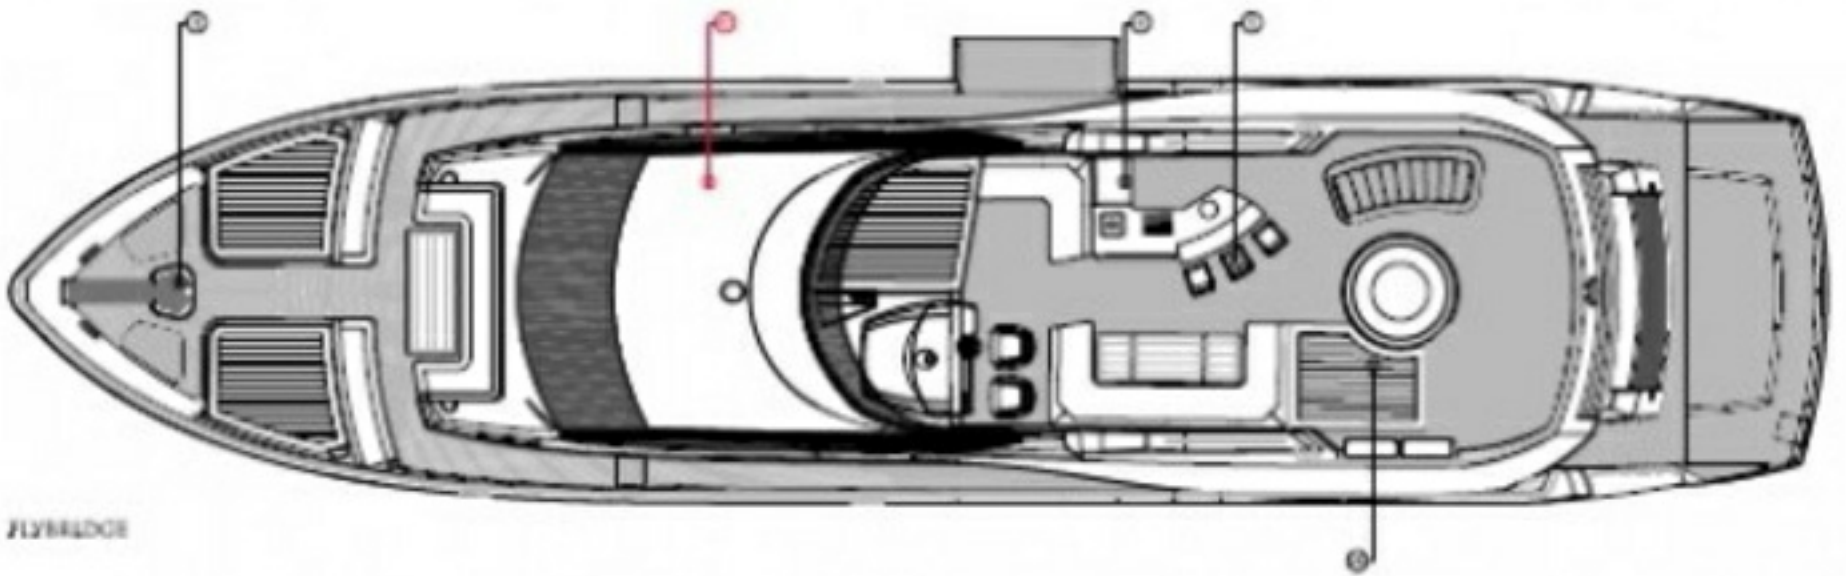

HIGH ENERGY

27.00m (88'6"ft) | 2010

YACHT LAYOUT

PLEASE CALL TO ENQUIRE:

HK Tel: +852 81 237 983

UK Tel: +44 20 8123 0667

USA Tel: +1 239 243 9678

FOR MORE INFORMATION VISIT SUPERYACHTS.COM