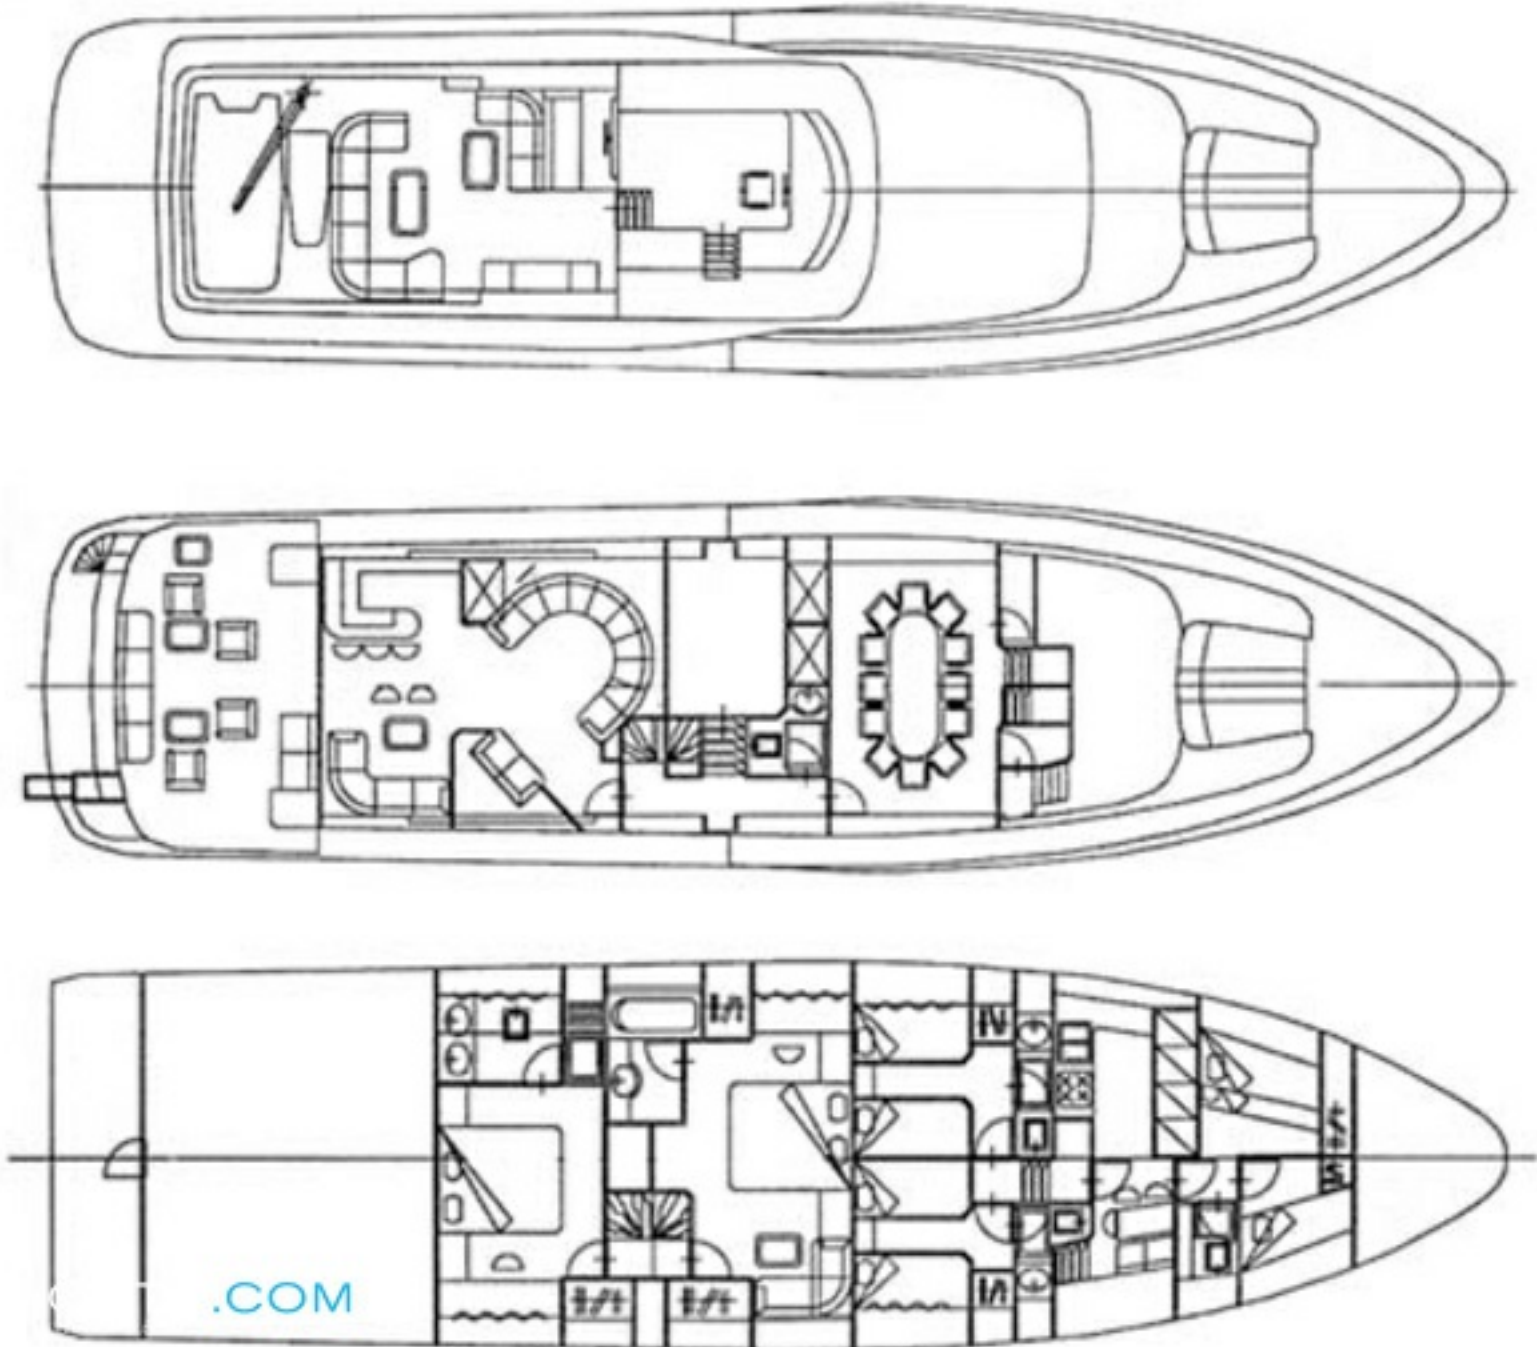

INDULGENCE OF POOLE

26.20m (85'11"ft) | 1998

YACHT LAYOUT

PLEASE CALL TO ENQUIRE:

HK Tel: +852 81 237 983
UK Tel: +44 20 8123 0667
USA Tel: +1 239 243 9678

FOR MORE INFORMATION VISIT [SUPERYACHTS.COM](https://www.superyachts.com)