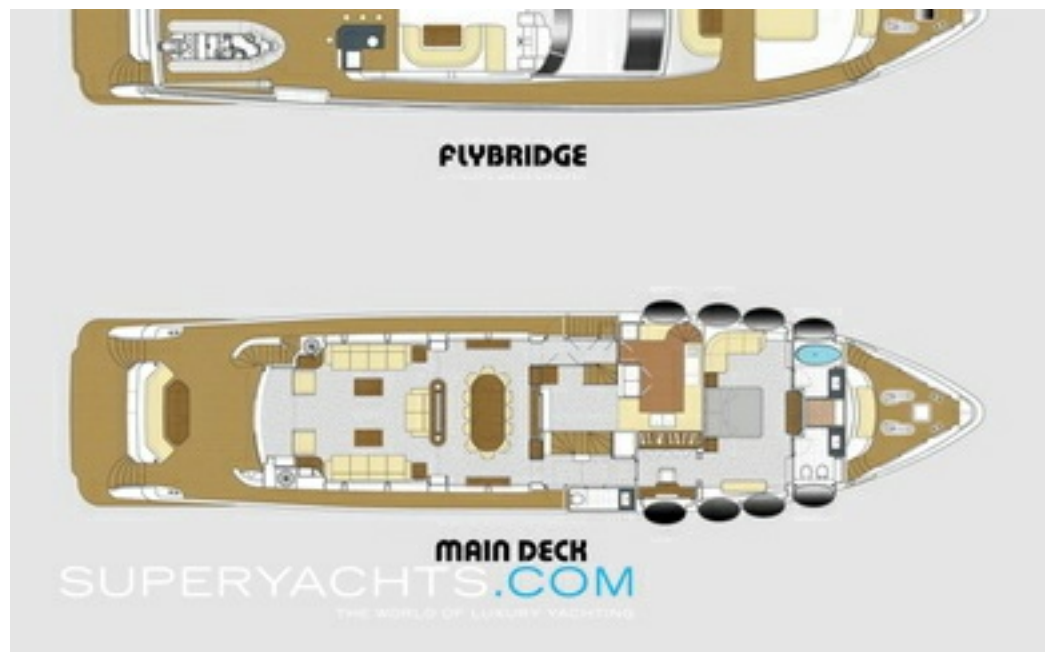

Le Must

32.68m (107'2"ft) | Majesty Yachts | 2013

Price

3 300 000 €

Details correct as of 01 Jan, 2021

FOR SALE

Cabins: 5
Guests: 10
Crew: 5
Beam: 6.85m (22'5"ft)
Draft: 1.80m (5'10"ft)
Speed: 19.00 kts
Built/Refit: 2013

View online at

<http://www.superyachts.com/luxury-yacht-for-sale/le-must-4051/>

LE MUST

32.68m (107'2"ft) | 2013

LE MUST

32.68m (107'2"ft) | 2013

LE MUST

32.68m (107'2"ft) | 2013

LE MUST

32.68m (107'2"ft) | 2013

LE MUST

32.68m (107'2"ft) | 2013

SPECIFICATIONS

Overview

Name:	Le Must
Type:	Motor Yacht
Model:	Custom
Sub Type:	
Builder:	Majesty Yachts
Naval Architect:	
Exterior Designers:	
Interior Designer:	
Year:	2013
Flag:	-
MCA:	
Class:	-
Hull NB:	-
Hull Colour:	-

Dimensions

Length Overall:	32.68m (107'2"ft)
Length at Waterline:	-
Beam:	6.85m (22'5"ft)
Draft (min):	-
Draft (max):	1.80m (5'10"ft)
Gross Tonnage:	130 tonnes

Accommodations

Guests:	10
Cabins Total:	5
Cabins:	-
Crew:	5