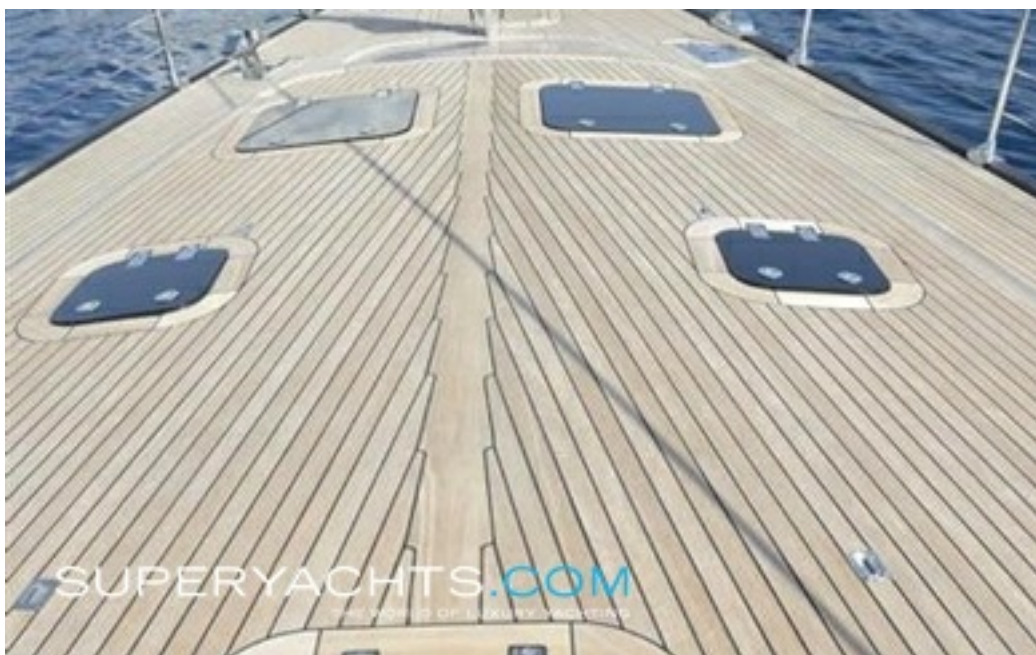

MUSIC

34.70m (113'10"ft) | 2012