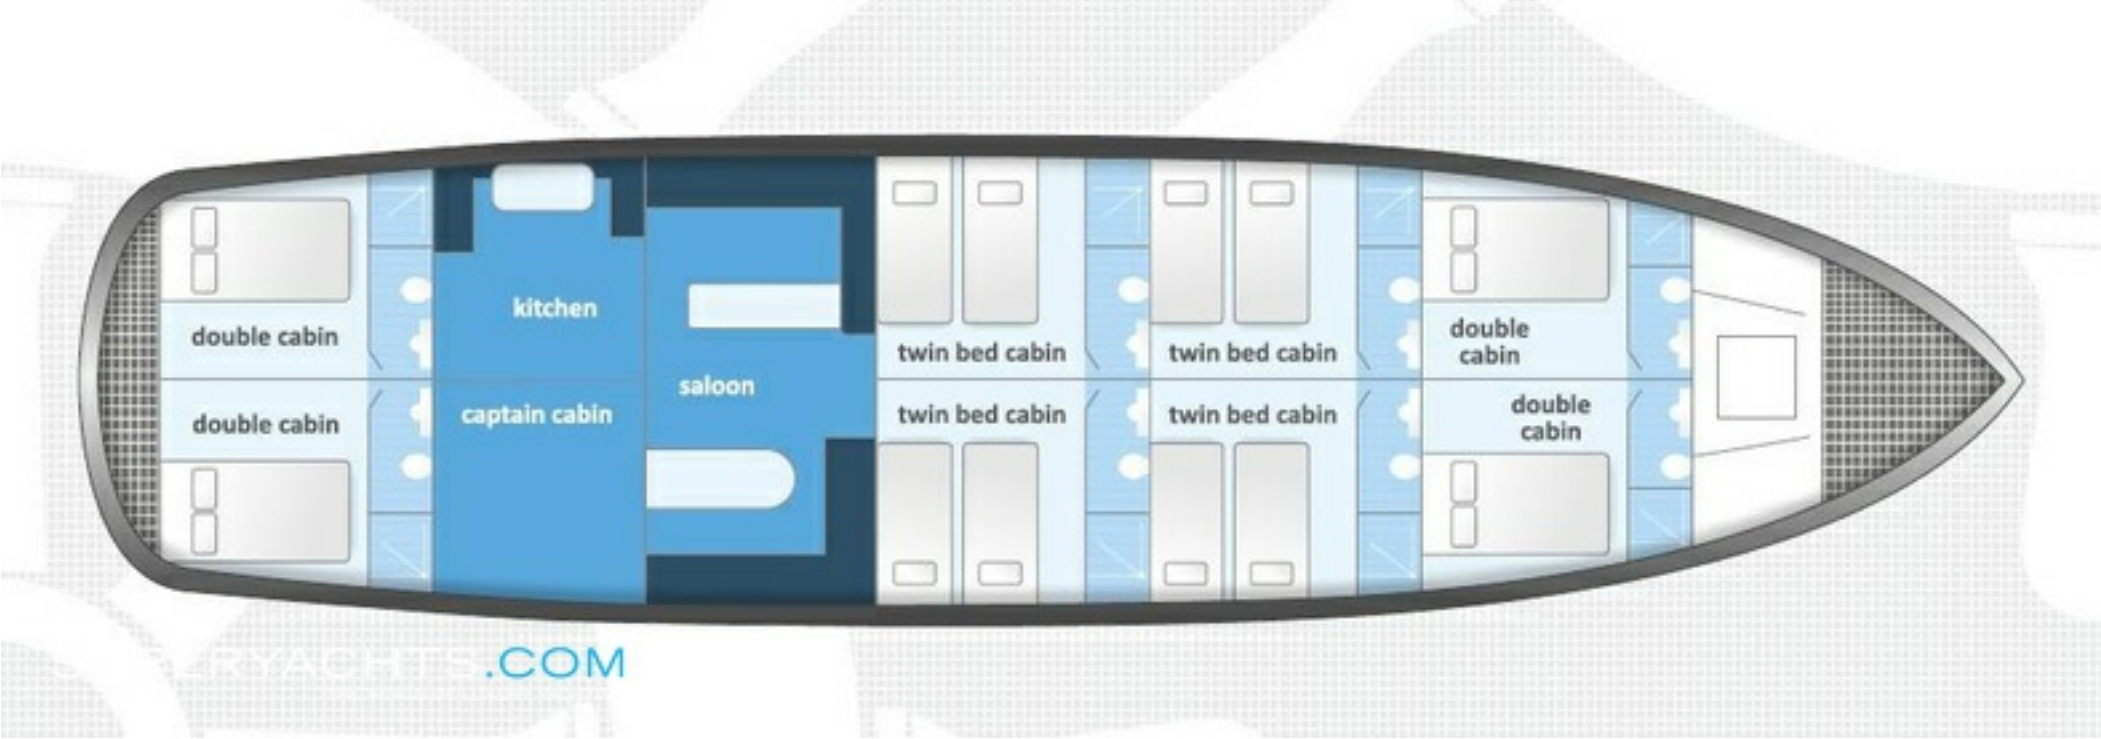

OSMAN KURT

32.00m (104'11"ft) | 2000

YACHT LAYOUT

.COM

PLEASE CALL TO ENQUIRE:

HK Tel: +852 81 237 983
UK Tel: +44 20 8123 0667
USA Tel: +1 239 243 9678

FOR MORE INFORMATION VISIT SUPERYACHTS.COM