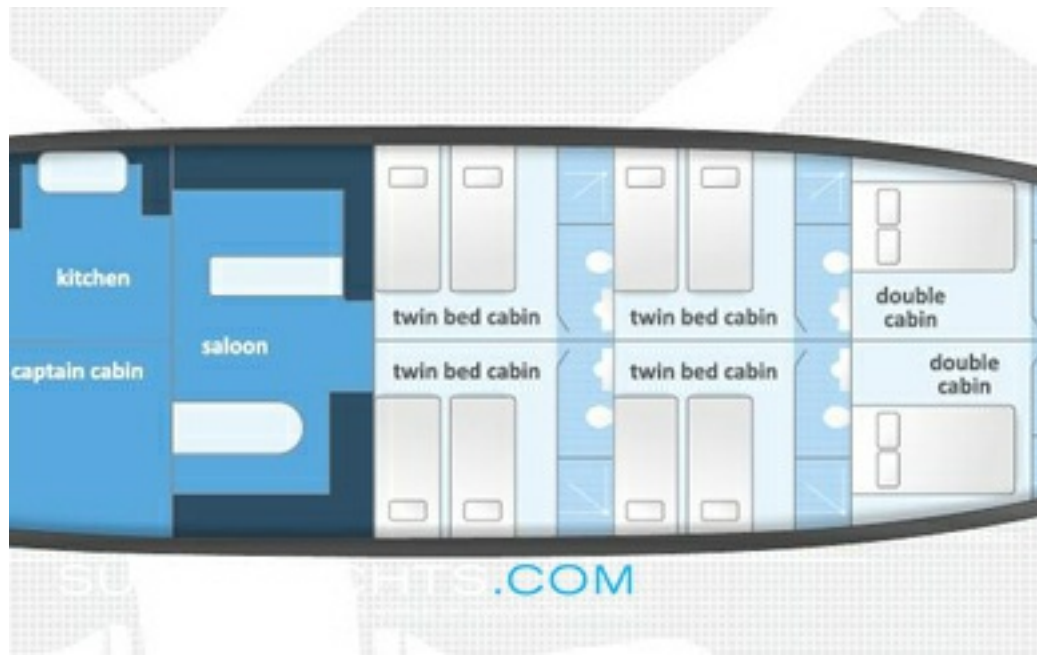

OSMAN KURT

32.00m (104'11"ft) | 2000

PLEASE CALL TO ENQUIRE:

HK Tel: +852 81 237 983

UK Tel: +44 20 8123 0667

USA Tel: +1 239 243 9678

FOR MORE INFORMATION VISIT [SUPERYACHTS.COM](https://www.superyachts.com)