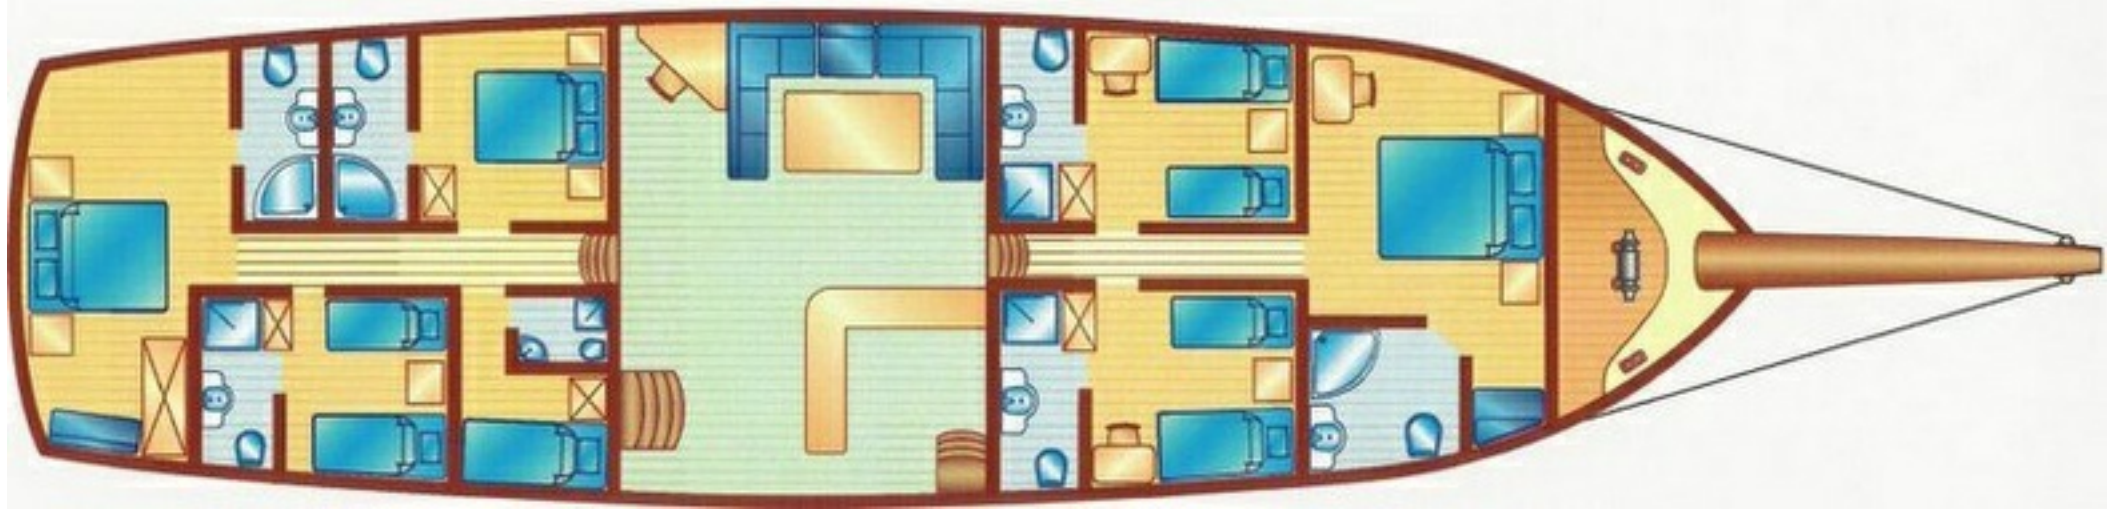

PALMIRA

32.00m (104'11"ft) | 2006

YACHT LAYOUT

PLEASE CALL TO ENQUIRE:

HK Tel: +852 81 237 983

UK Tel: +44 20 8123 0667

USA Tel: +1 239 243 9678

FOR MORE INFORMATION VISIT [SUPERYACHTS.COM](https://www.superyachts.com)