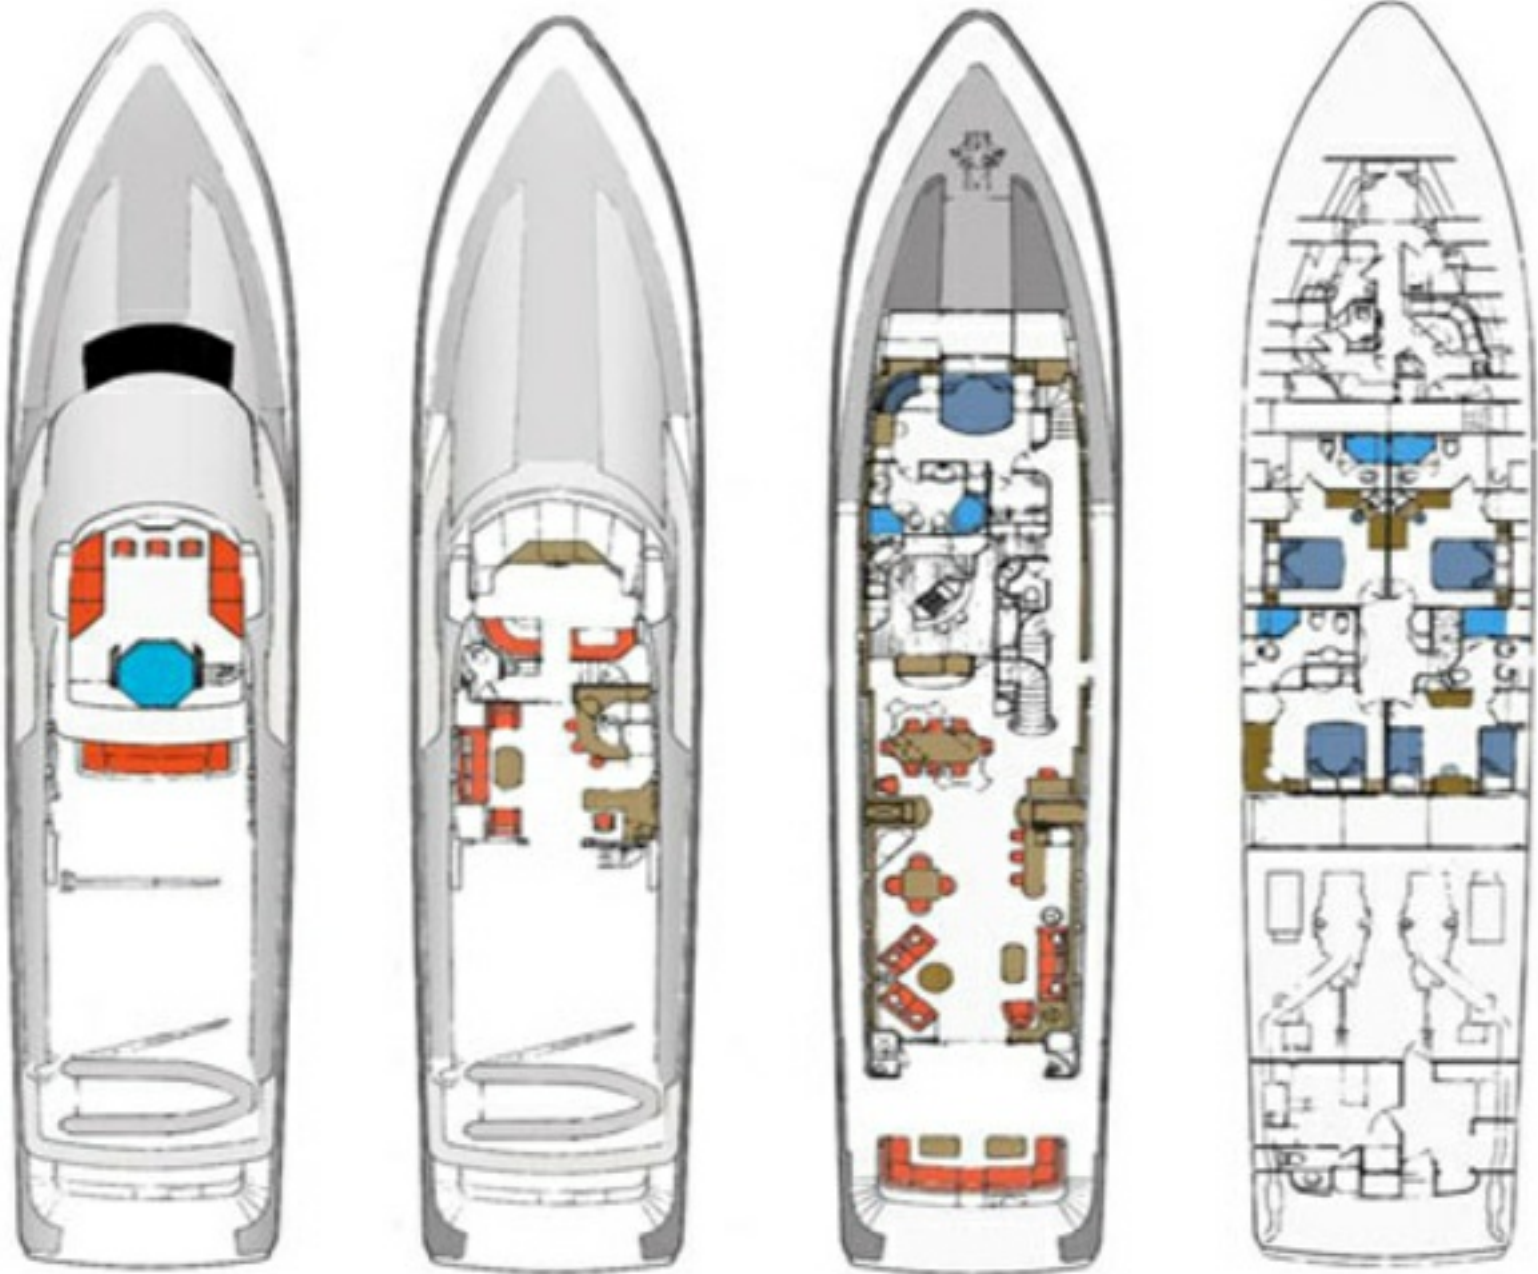

SEA DREAMS

40.23m (131'11"ft) | 1995

YACHT LAYOUT

PLEASE CALL TO ENQUIRE:

HK Tel: +852 81 237 983
UK Tel: +44 20 8123 0667
USA Tel: +1 239 243 9678

FOR MORE INFORMATION VISIT SUPERYACHTS.COM