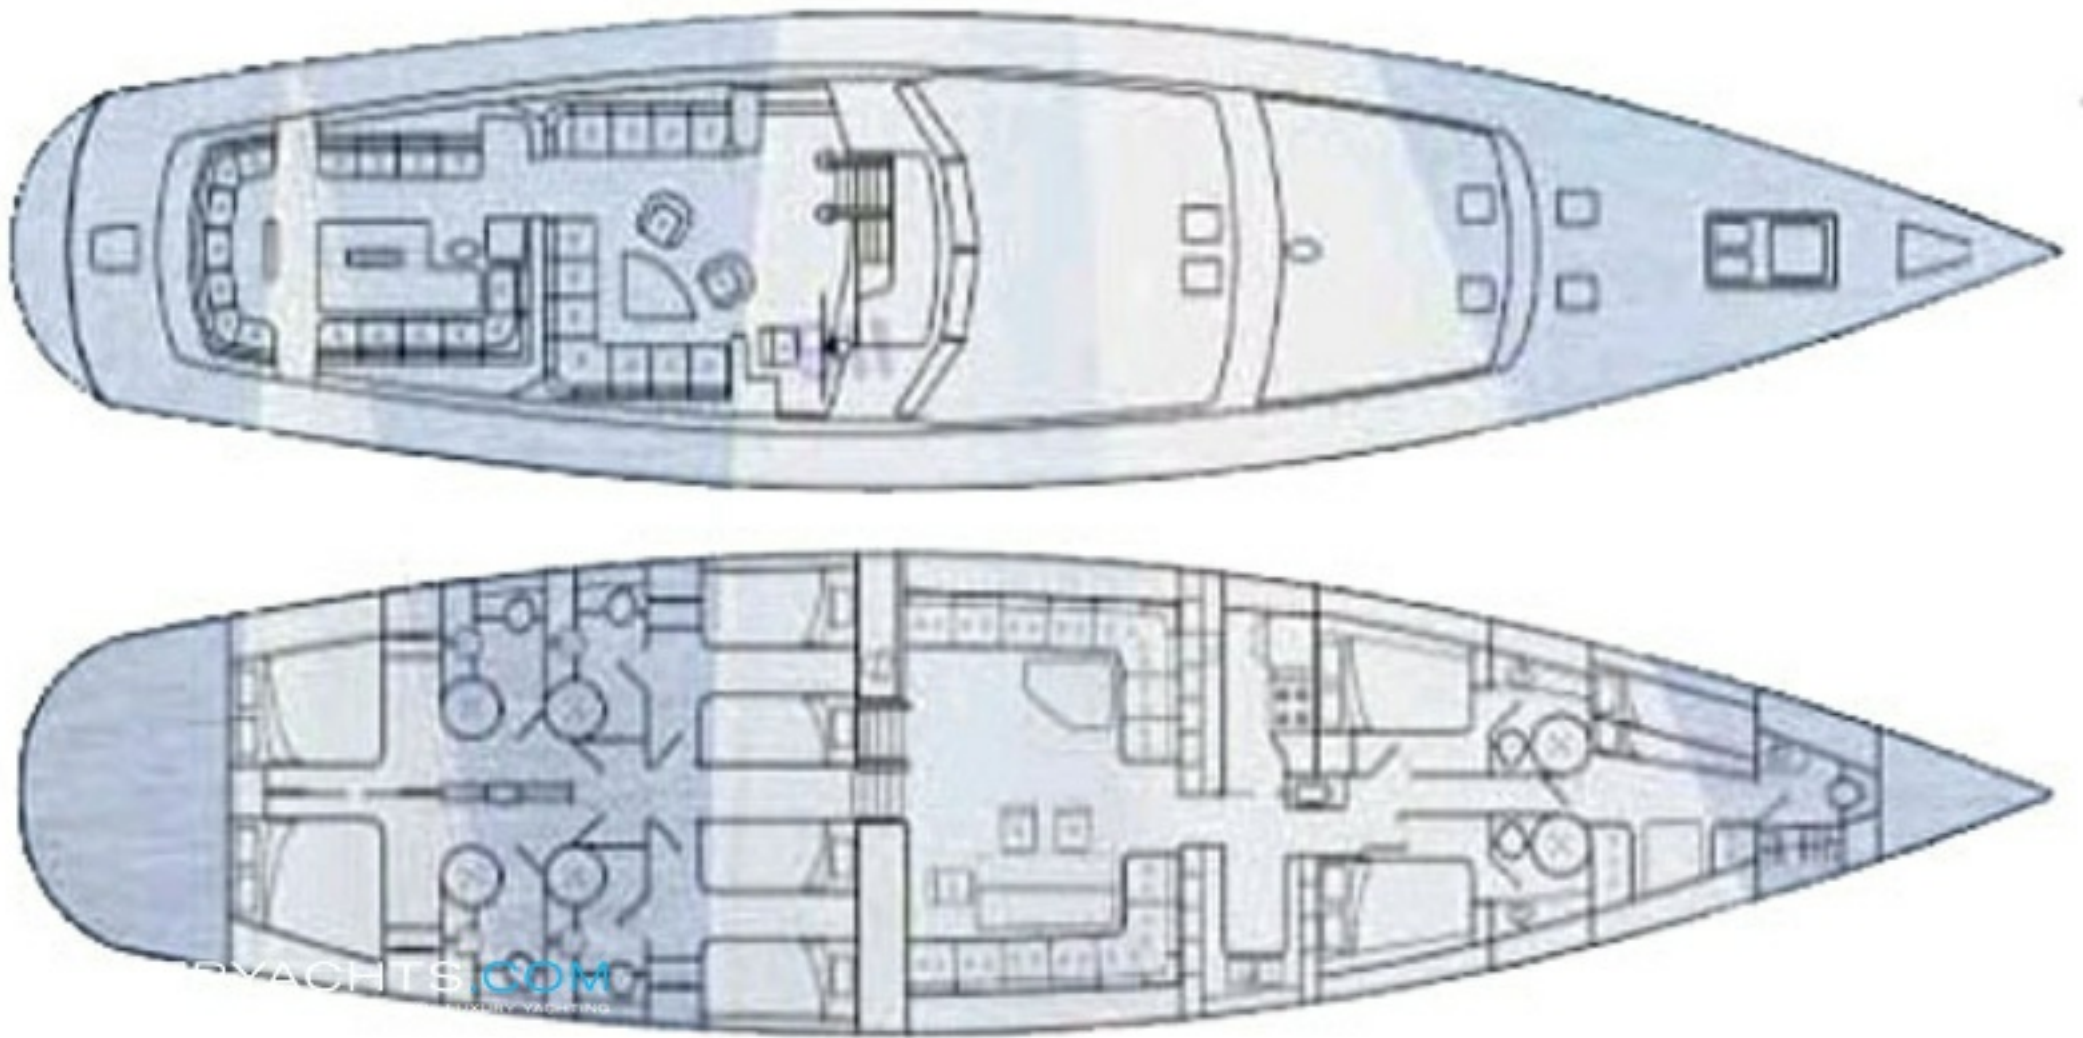

TAZA MAS

28.35m (93'0"ft) | 1990

YACHT LAYOUT

PLEASE CALL TO ENQUIRE:

HK Tel: +852 81 237 983

UK Tel: +44 20 8123 0667

USA Tel: +1 239 243 9678

FOR MORE INFORMATION VISIT [SUPERYACHTS.COM](https://www.superyachts.com)