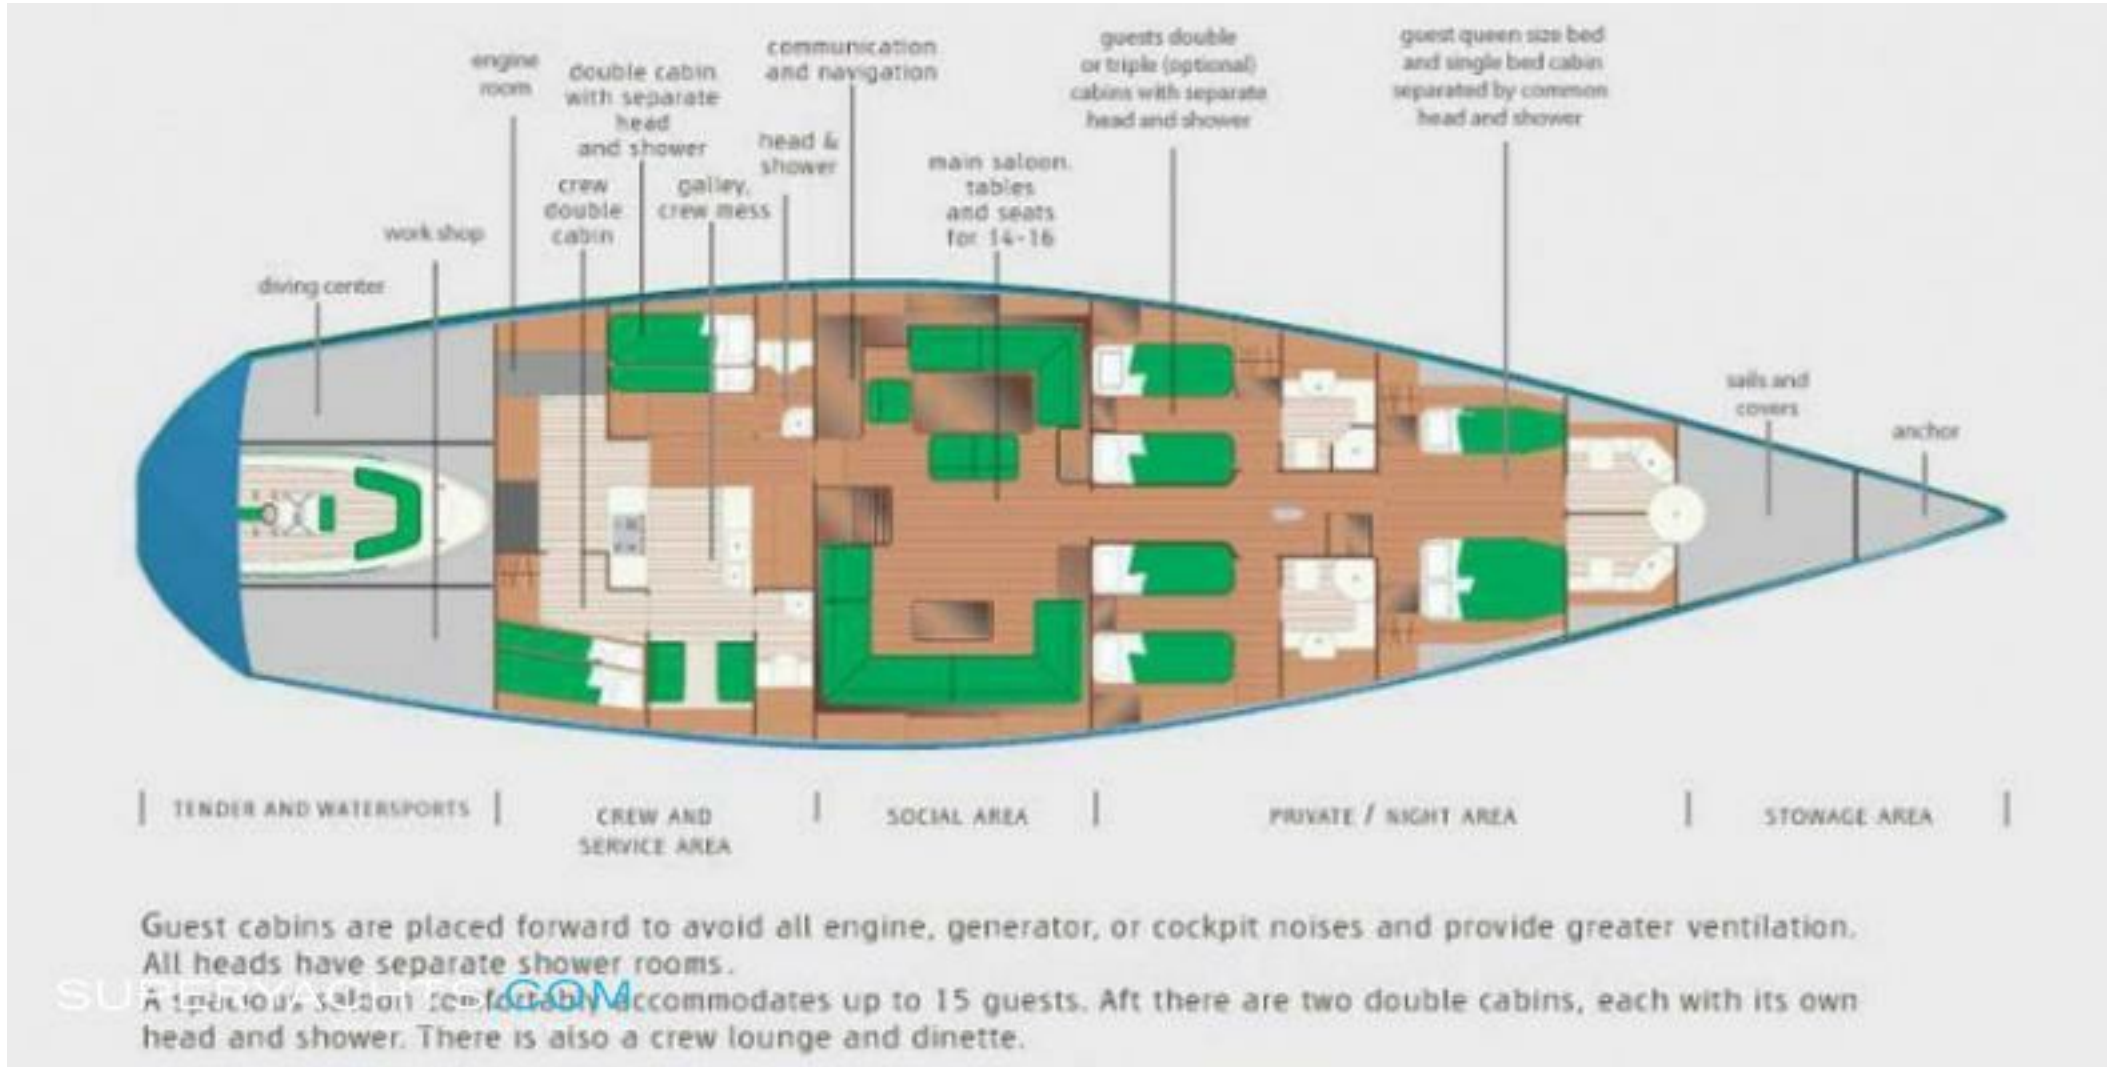

WALLY ONE

25.30m (83'0"ft) | 1991

YACHT LAYOUT