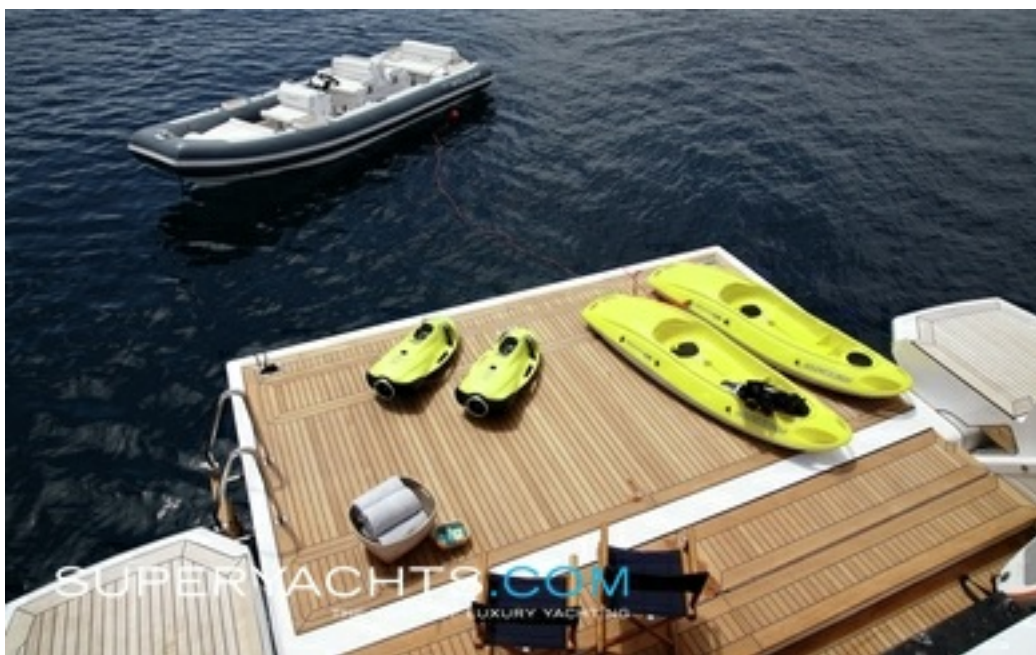

WILLOW

42.00m (137'9"ft) | 2017

BURGESS

GENERATED BY SUPERYACHTS.COM